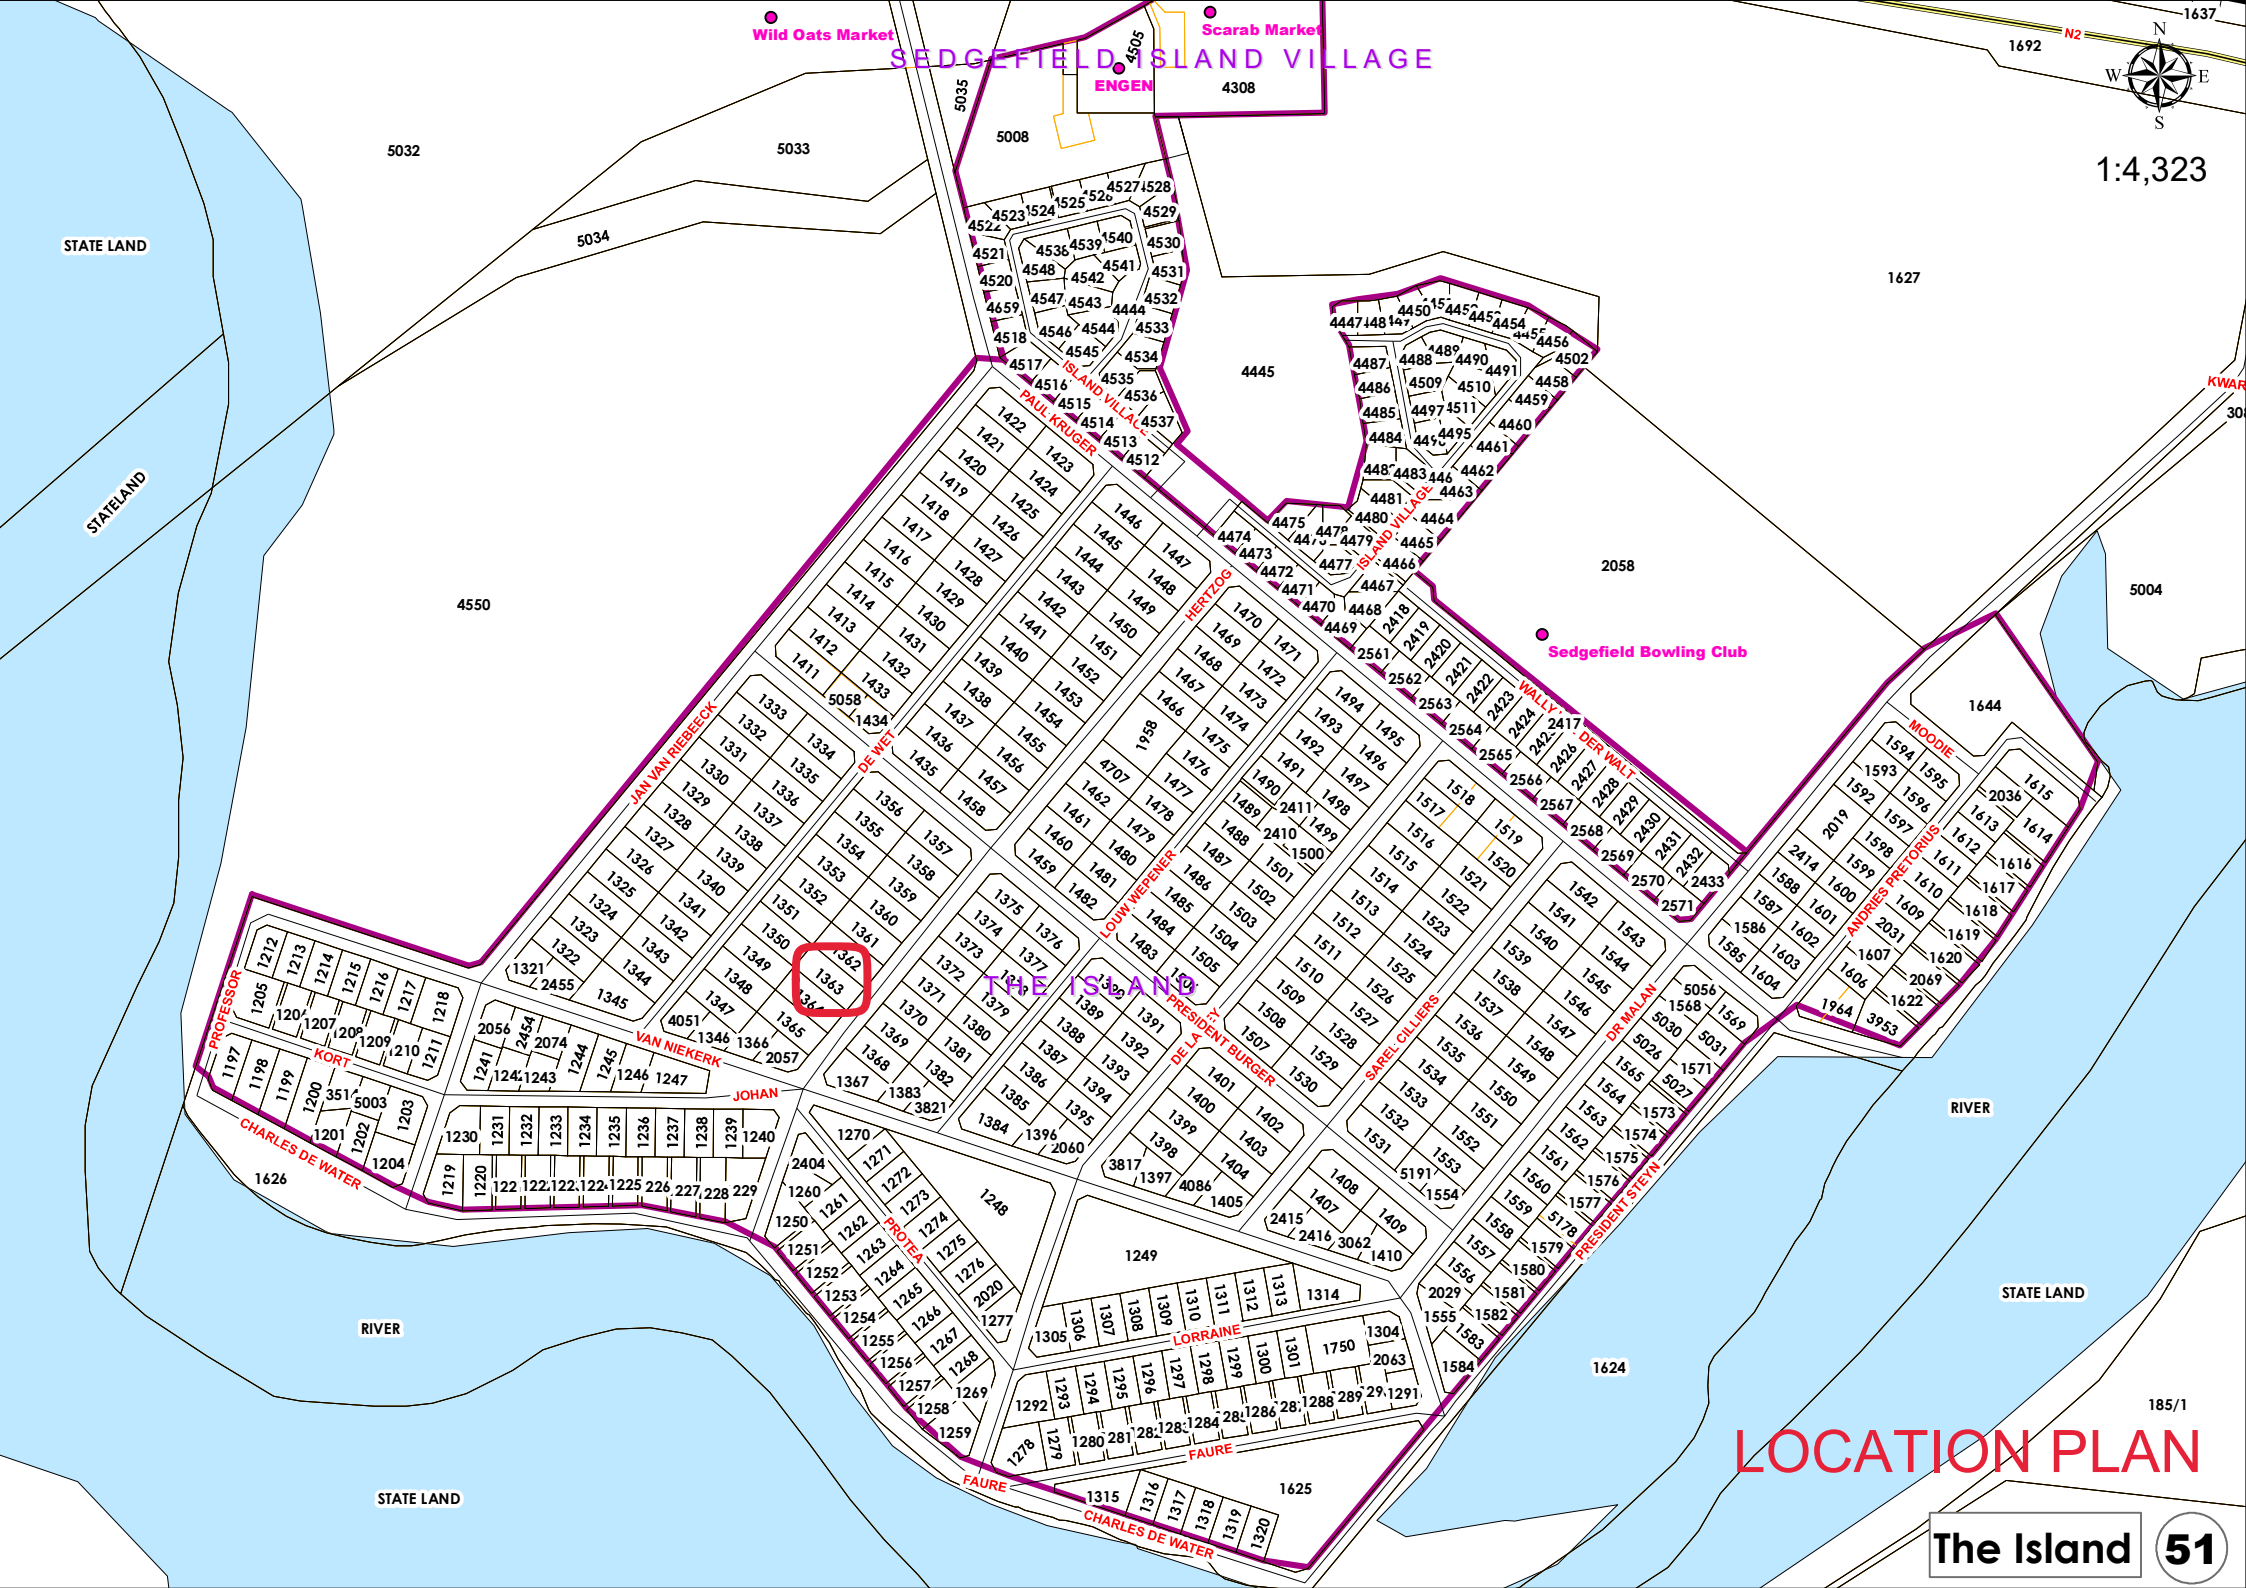

SEDGEFIELD ISLAND VILLAGE

1:4,323

Wild Oats Market

Scarab Market

ENGEN

4308

5032

5033

5008

1692

1:4,323

STATE LAND

STATELAND

1627

4550

2058

185/1

LOCATION PLAN