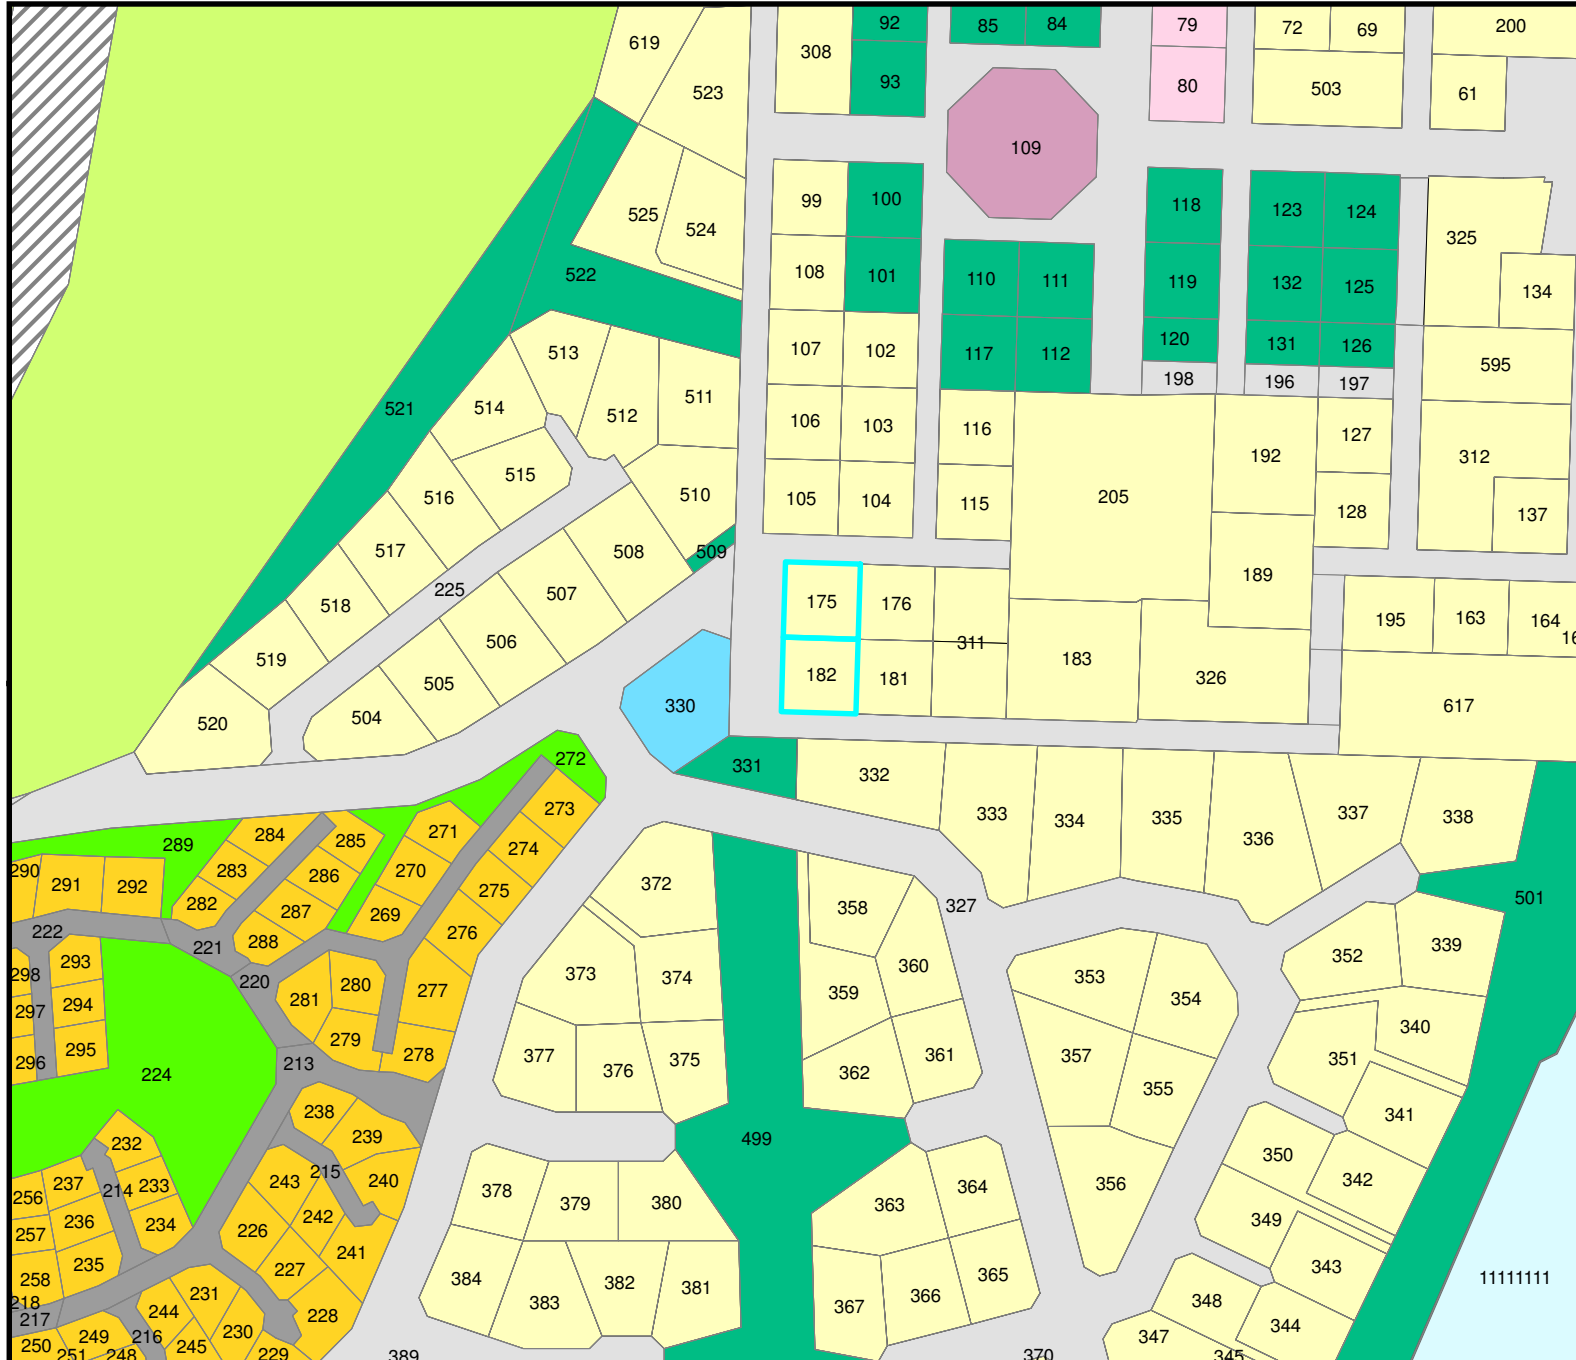

# DIAGRAM 3 - ZONING MAP

# ERF 175 & 182 BELVIDERE

- ### Legend
- Agricultural Zone I
  - Business Zone II
  - Community Zone I
  - Community Zone II
  - General Residential Zone I
  - Open Space Zone I
  - Open Space Zone II
  - Single Residential Zone I
  - Transport Zone I
  - Transport Zone II
  - Transport Zone III
  - Below High Water Level