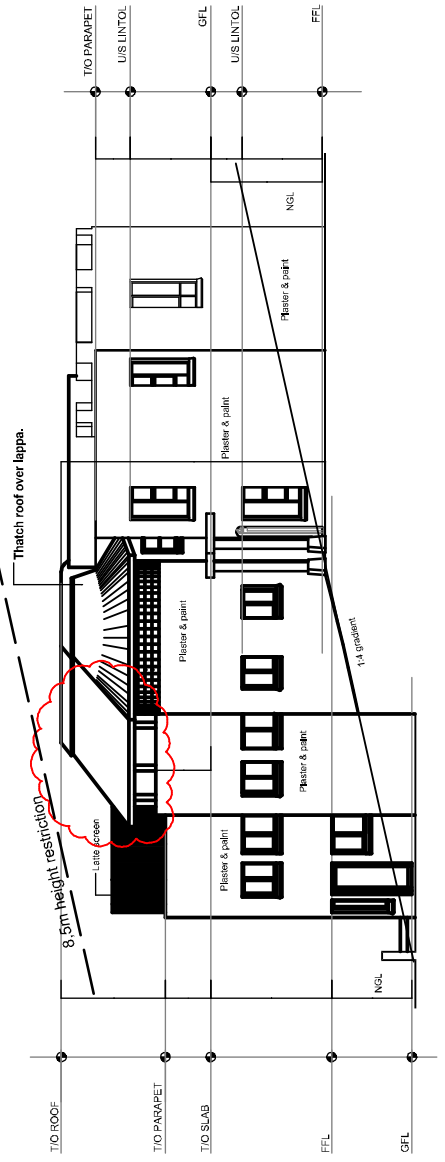

first floor plan

House EYE
Erf 4849, Coney Glen Drive
The Heads, Knysna

Drawing for 3rd storey departure application

Trevor Griffin
Architect

SCALE 1:200 DATE Nov 2022

PO Box 693

Knysna 6570

Tel: 044-3820673

Cell: 082-4476886

E-mail: trevgriff@mweb.co.za

site plan

REM. OF ERF 2238

AS-BUILT AREA (32.6 SQ.M)

THREE STOREY AREA (11.4 SQ.M)

north elevation