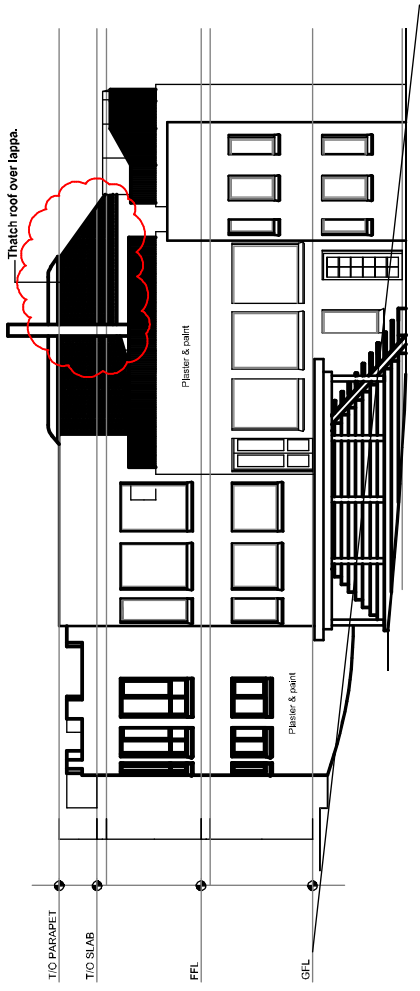

first floor plan

House EYE
Erf 4849, Coney Glen Drive
The Heads, Knysna

Drawing for 3rd storey departure application

Trevor Griffin
Architect

SCALE 1:200 DATE Nov 2022

PO Box 693

Knysna 6570

Tel: 044-3820673

Cell: 082-4476886

E-mail: trevgriff@mweb.co.za

site plan

REM. OF ERF 2238

AS-BUILT AREA (32.6 SQ.M)

THREE STOREY AREA (11.4 SQ.M)

north elevation