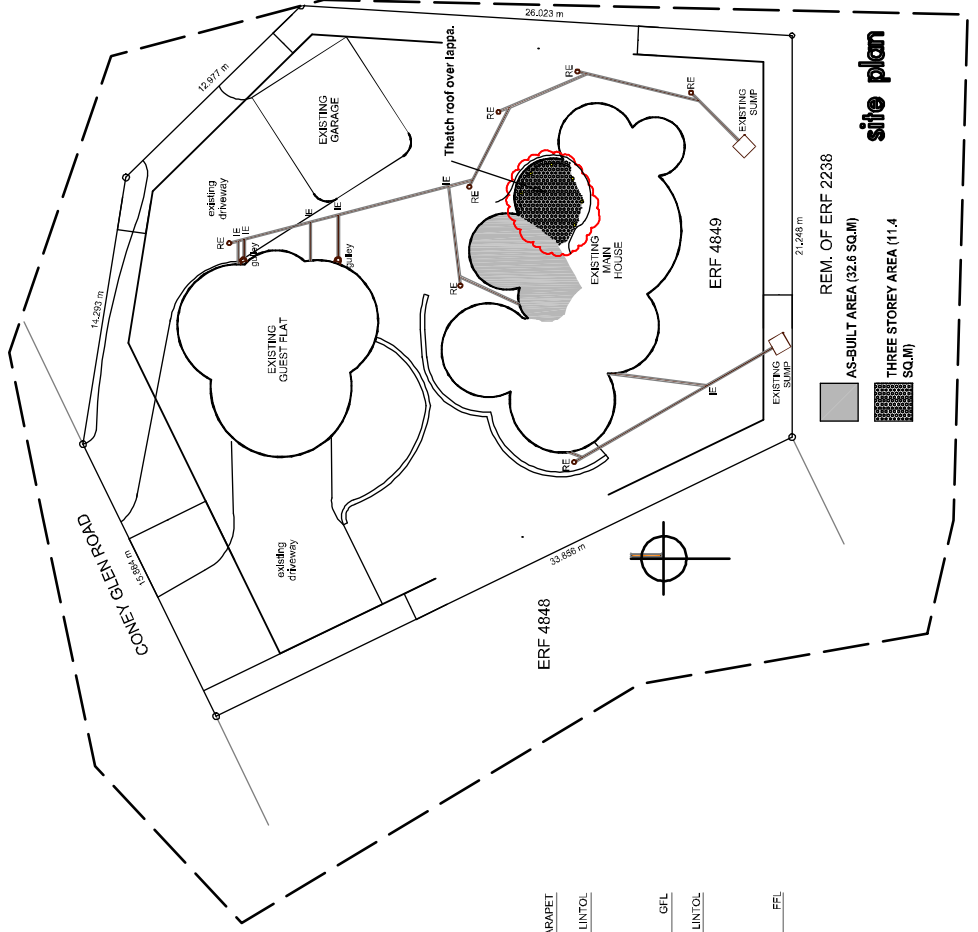

first floor plan

House EYE
Erf 4849, Coney Glen Drive
The Heads, Knysna

Drawing for 3rd storey departure application

Trevor Griffin
Architect

SCALE 1:200 DATE Nov 2022

PO Box 693

Knysna 6570

Tel: 044-3820673

Cell: 082-4476886

E-mail: trevgriff@mweb.co.za

site plan

REM. OF ERF 2238

AS-BUILT AREA (32.6 SQ.M)

THREE STOREY AREA (11.4 SQ.M)

north elevation