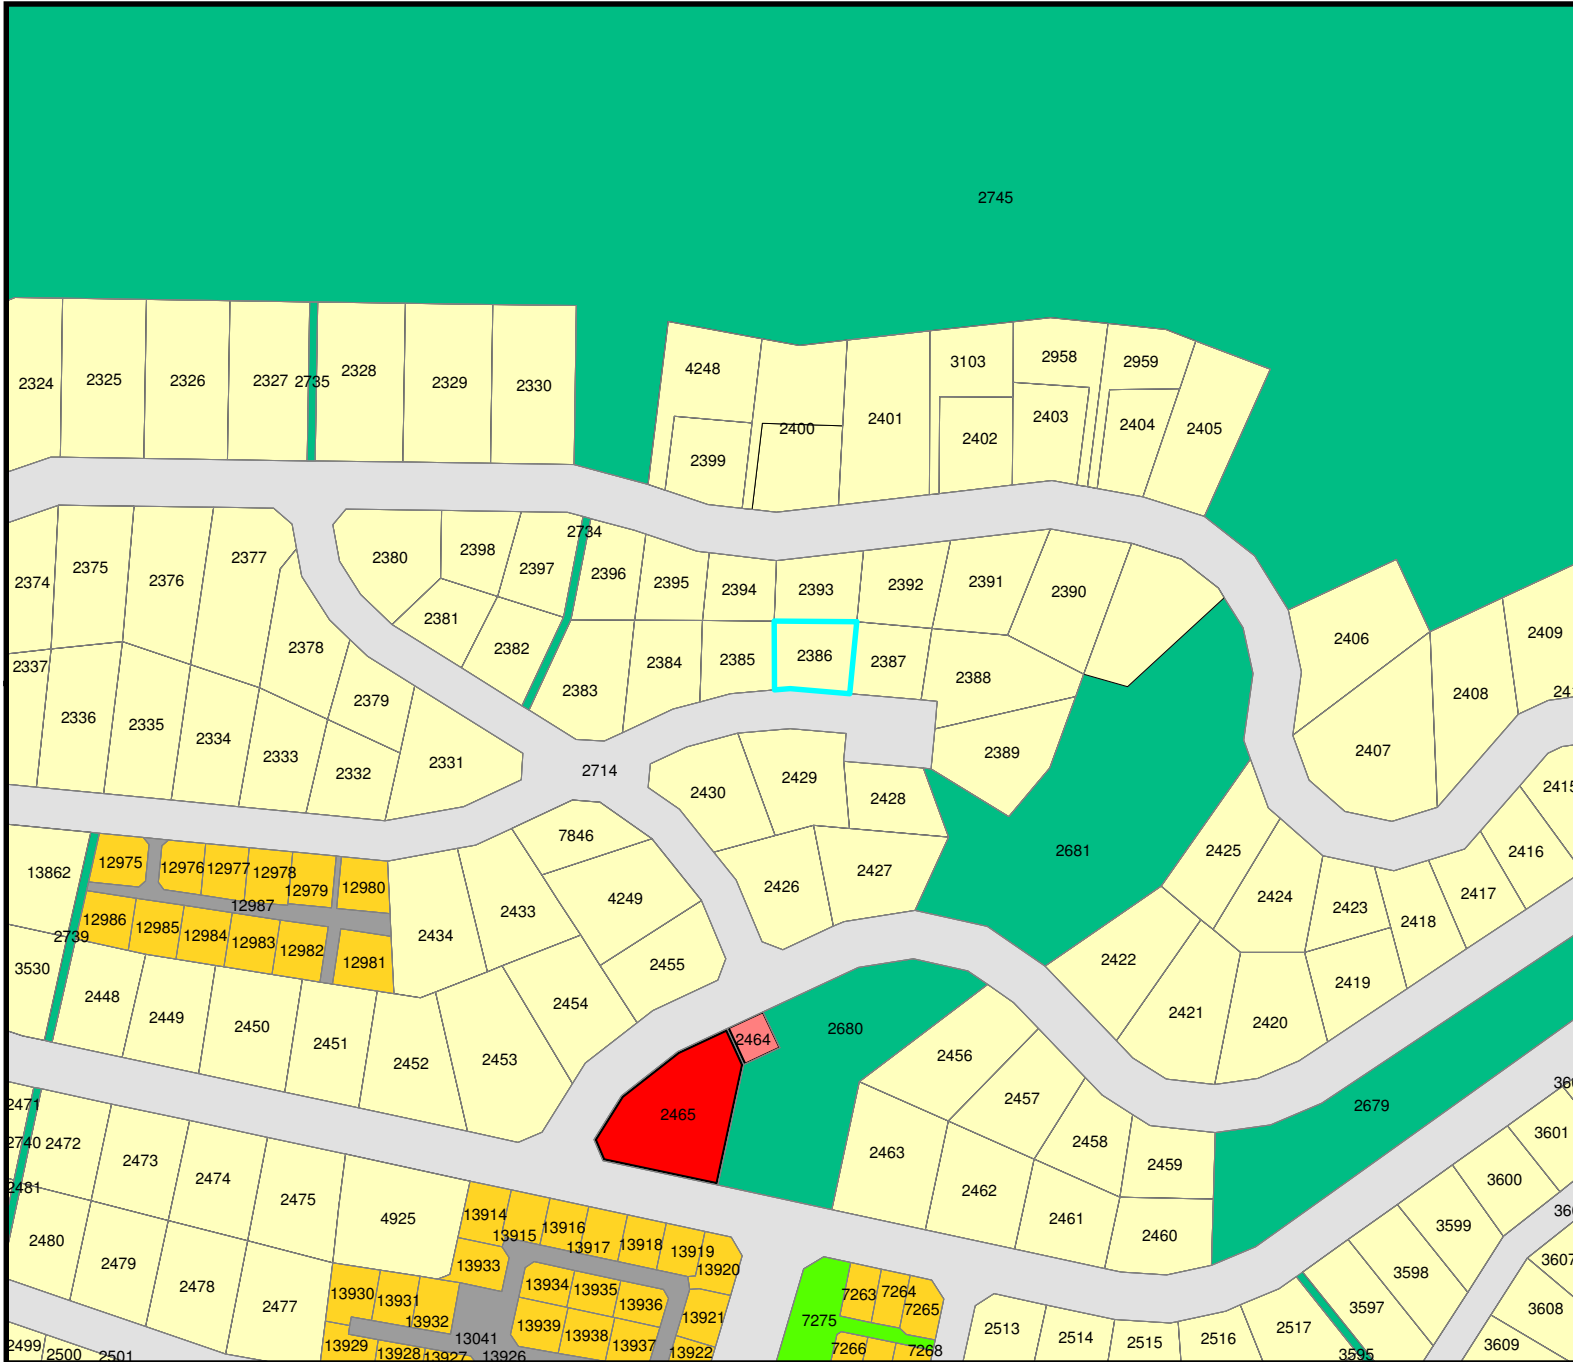

DIAGRAM 3 : ZONING MAP

ERF 2386 KNYSNA

Legend

- Authority Zone
- General Residential Zone I
- Open Space Zone I
- Open Space Zone II
- Single Residential Zone I
- Transport Zone II
- Transport Zone III
- Utility Zone

0 15 30 60 90 120 Meters