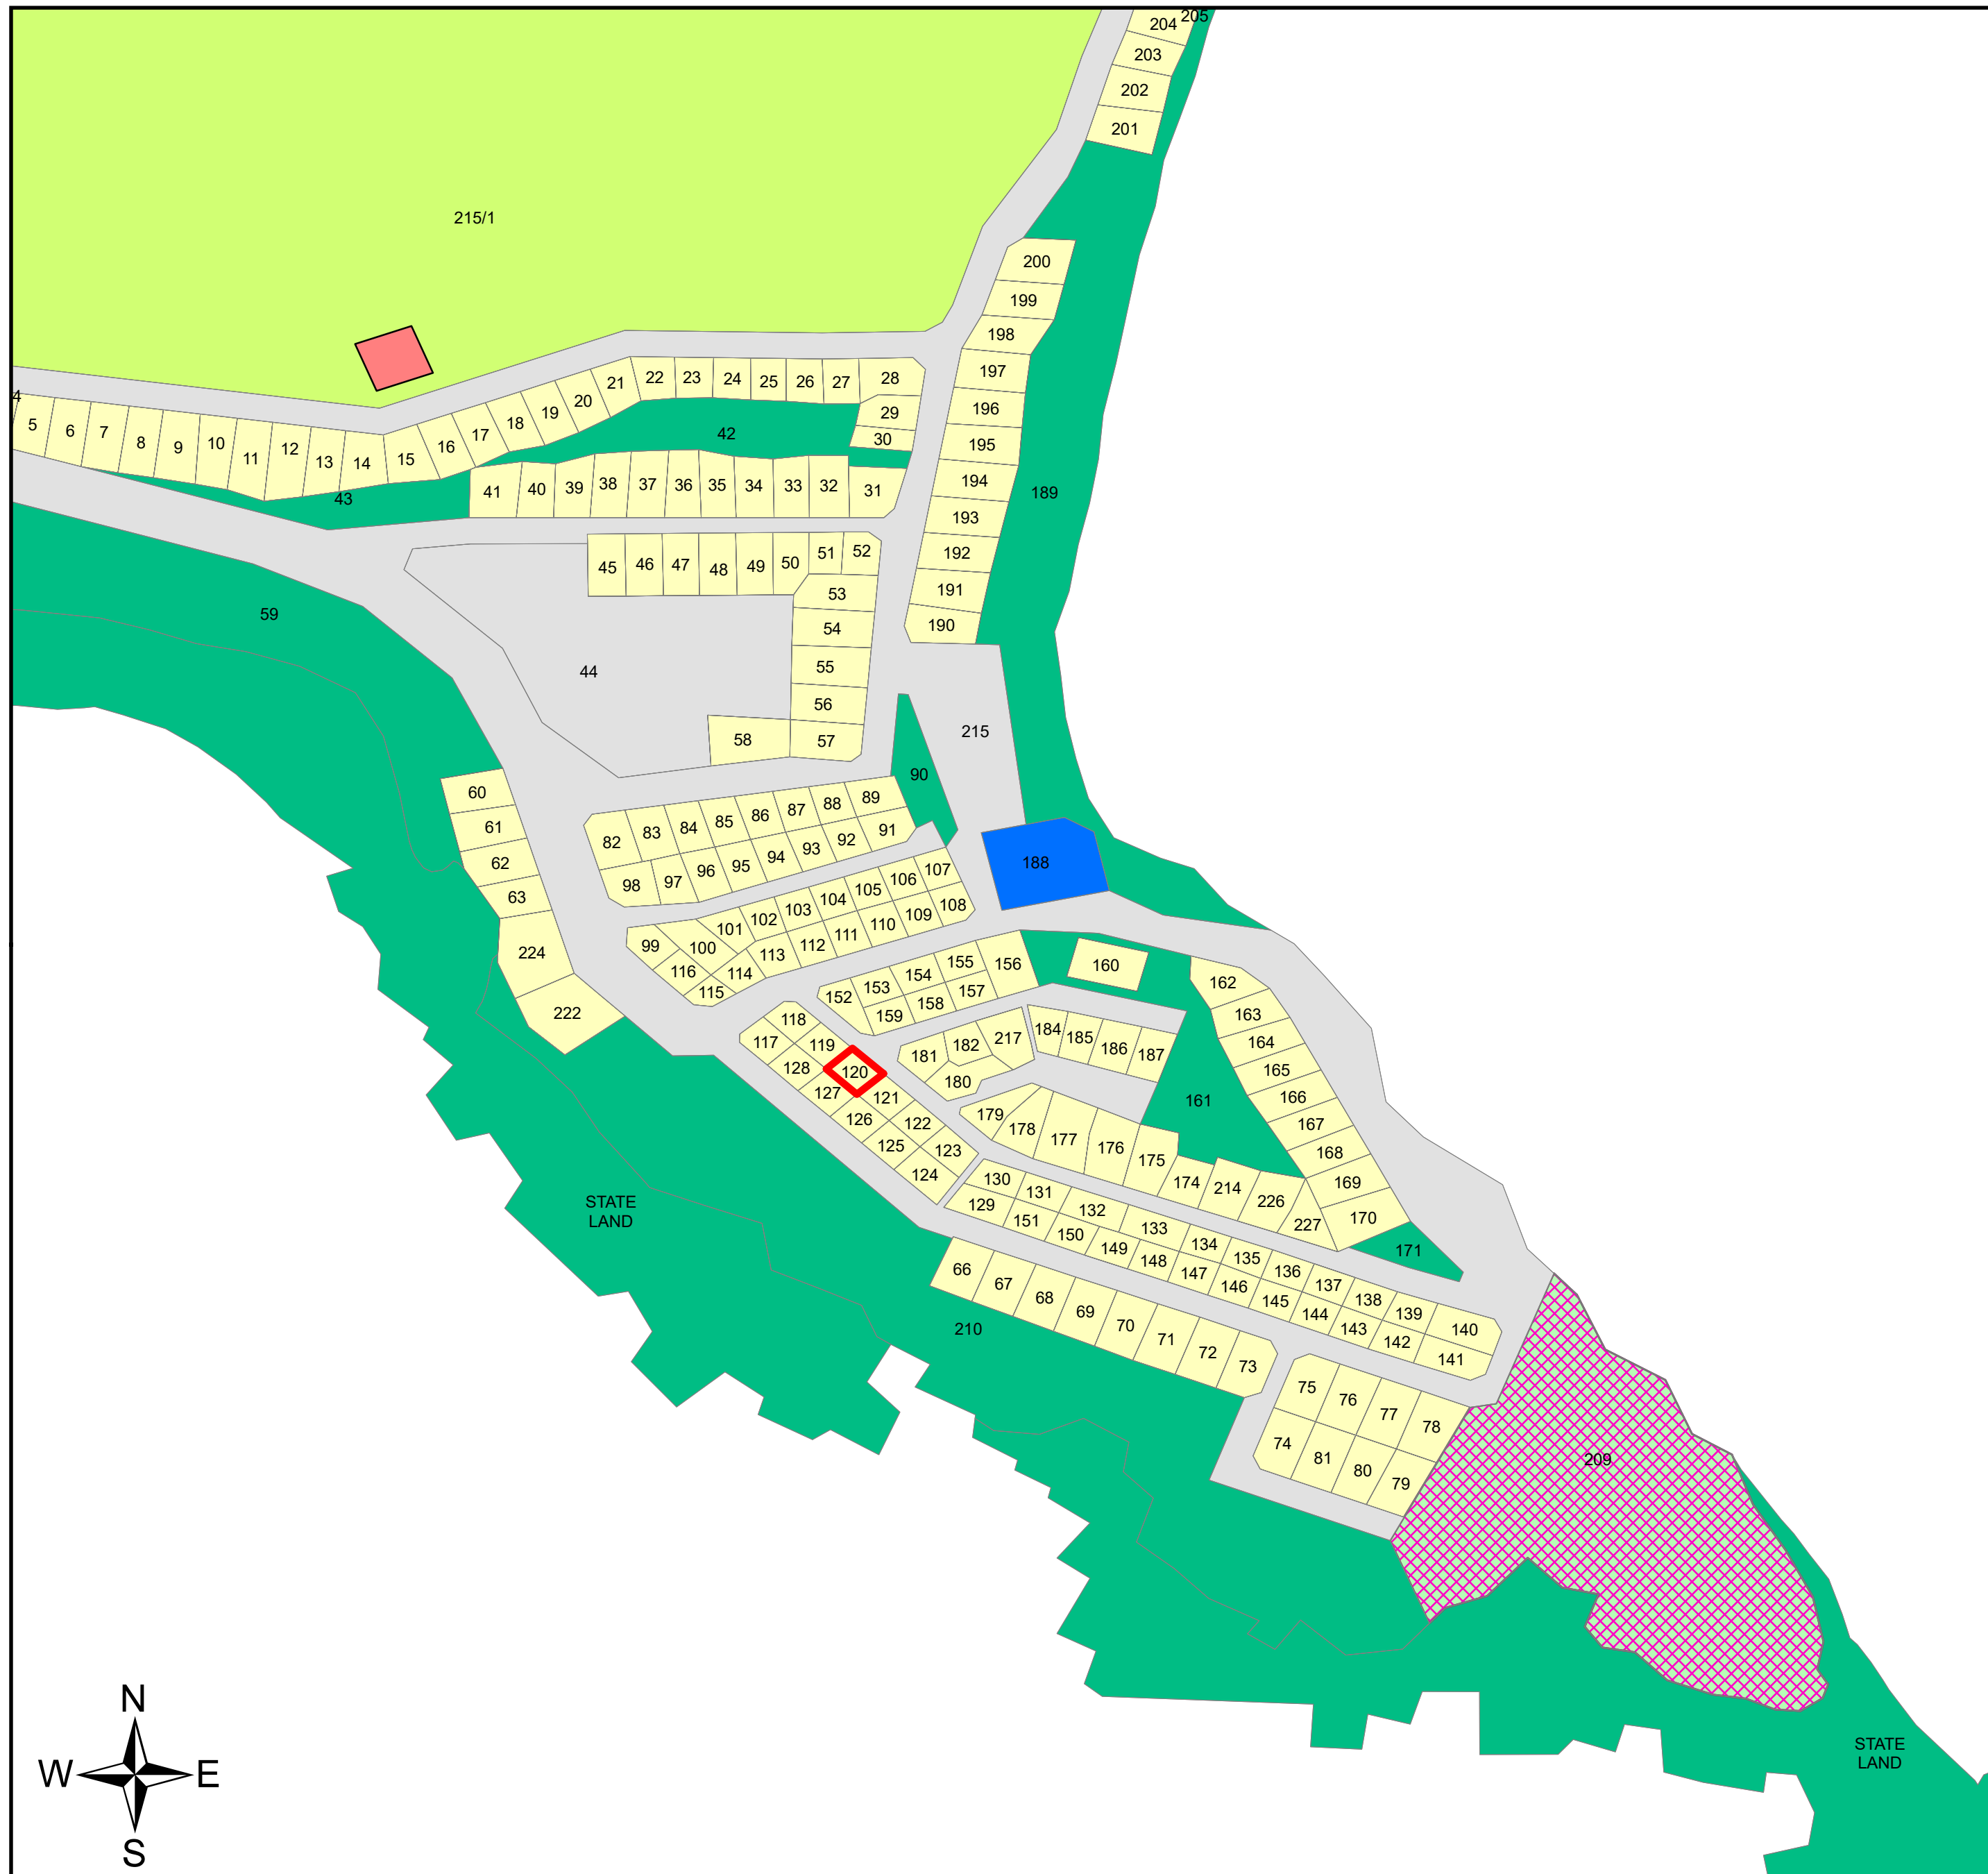

DIAGRAM 3 : ZONING MAP

ERF 120 BUFFALO BAY

LEGEND

- Agricultural Zone I
- Agricultural Zone II
- Authority Zone
- Business Zone I
- Business Zone II
- Business Zone III
- Community Zone I
- Community Zone II
- Community Zone III
- General Residential Zone I
- General Residential Zone II
- General Residential Zone III
- General Residential Zone IV
- General Residential Zone V
- Industrial Zone I
- Industrial Zone II
- Industrial Zone III
- Industrial Zone IV
- Open Space Zone I
- Open Space Zone II
- Open Space Zone III
- Open Space Zone IV
- Single Residential Zone I
- Single Residential Zone II
- Transport Zone I
- Transport Zone II
- Transport Zone III
- Resort Zone
- Utility Zone
- Undetermined Use Zone
- Non conforming use
- Below High Water Level

- SUBJECT PROPERTY
- REGISTERED_PROPERTIES